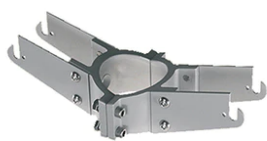

---

Antivandal Louvre Perseo 30  
168.4

---

Pole Bracket Franco/Perseo 30 Ø 102  
mm 180 mm Double  
78.18

---

Pole Franco/Perseo/Dooku h 3500(with  
Base) mm Ø76 mm  
248.6

---

Pole Ø 102 mm h 5000(+500 mm In-  
ground) mm  
4155.6

---

Pole Ø 102 mm h 5000(+500 mm In-  
ground) mm  
4155.3

---

Pole Bracket Franco/Perseo 30 Ø 76  
mm 500 mm Single  
113.18

---

Pole Franco/Perseo/Dooku h 3500(+500  
mm Inground) mm Ø76 mm  
250.6

---

Pole Ø 102 mm h 4000 mm With Base

---

Pole Bracket Franco/Perseo 30 Ø 76  
mm 180 mm Double  
114.18

---

Pole Ø 102 mm h 4000(+500 mm In-  
ground) mm  
4145.3

---

Wall Washer Visor Perseo 30  
167.4