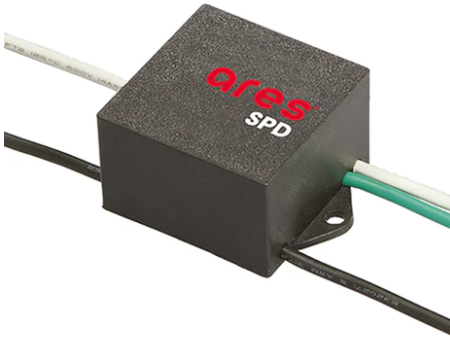

Wall Bracket Perseo 30 1000 mm  
181.18

Pole Bracket Franco/Perseo 30 Ø 76 mm 500 mm Double  
115.18

Pole Bracket Franco/Perseo 30 Ø 60 mm 180 mm Double  
93.18

Pole Franco/Perseo/Dooku h 4500(+500 mm Inground) mm Ø76 mm  
251.3

Base Plate and Fixing Bolts for Pole Ø 102 mm h 4000/5000 mm with Base  
116

Pole Ø 102 mm h 5000 mm With Base  
4150.3

SPD (Surge Protection Device)  
237

Pole Bracket Franco/Perseo 30 Ø 60  
mm 180 mm Double  
95.18