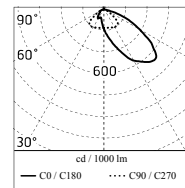

Optical

Lighting type	Direct
LED type	Power LED
Light distribution	Asymmetric
Optical type	Wide flood