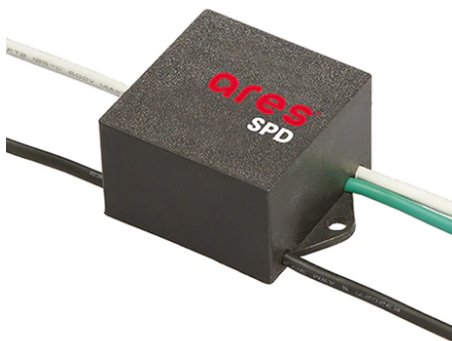

Perseo 30 Asymmetric Optic Dimmable Dali

525103-300.A.1 - White

Adjustable projector for installation on wall or on pole.

Configuration: die-cast aluminium structure. EN AB-47100 alloy (low copper content). Glass diffuser: extra-clear, fixed to the frame through a robotic gluing system. Graduated stainless steel fixing plate for a precise adjustment.

Physical

Color	White
--------------	-------

Perseo 30 Asymmetric Optic Dimmable Dali

Pole Bracket Franco/Perseo 30 Ø 76 mm 180 mm Double
114.1

Pole Bracket Franco/Perseo 30 Ø 60 mm 180 mm Double
93.1

Pole Ø 102 mm h 4000 mm With Base
4140.6

Pole Ø 102 mm h 4000 mm With Base
4140.3

Pole Franco/Perseo/Dooku h 3500(+500 mm Inground) mm Ø76 mm
250.3

Pole Bracket Franco/Perseo 30 Ø 76 mm 500 mm Double
115.1

SPD (Surge Protection Device)
237

Antivandal Louvre Perseo 30
168.4