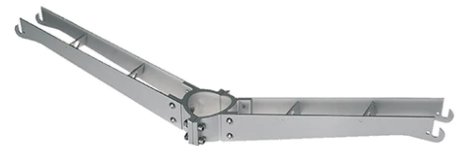

---

Pole Ø 102 mm h 4000(+500 mm In-  
ground) mm  
4145.3

---

Pole Bracket Franco/Perseo 30 Ø 102  
mm 180 mm Double  
94.4

Pole Bracket Franco/Perseo 30 Ø 60  
mm 500 mm Double  
96.4

Pole Franco/Perseo/Dooku h 4500(with  
Base) mm Ø76 mm  
249.3

Pole Franco/Perseo/Dooku h 4500(with  
Base) mm Ø76 mm  
249.6

Pole Franco/Perseo/Dooku h 4500(+500  
mm Inground) mm Ø76 mm  
251.3

Pole Ø 102 mm h 4000 mm With Base  
4140.6

Pole Bracket Franco/Perseo 30 Ø 76  
mm 500 mm Double  
115.4