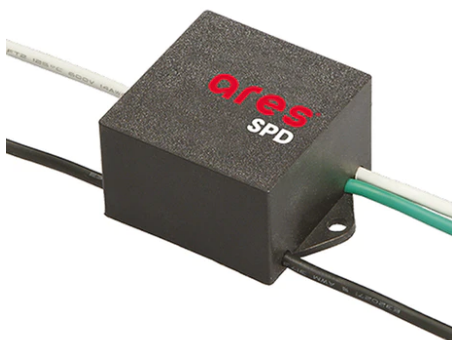

## Perseo 30 Asymmetric Optic Dimmable Dali

■ 525102-300.A.4 - Black

Adjustable projector for installation on wall or on pole.

Configuration: die-cast aluminium structure. EN AB-47100 alloy (low copper content). Glass diffuser: extra-clear, fixed to the frame through a robotic gluing system. Graduated stainless steel fixing plate for a precise adjustment.

Pole Franco/Perseo/Dooku h 4500(with  
Base) mm Ø76 mm  
249.6

Pole Franco/Perseo/Dooku h 4500(+500  
mm Inground) mm Ø76 mm  
251.3

Pole Ø 102 mm h 4000 mm With Base  
4140.6

Pole Bracket Franco/Perseo 30 Ø 76  
mm 500 mm Double  
115.4

SPD (Surge Protection Device)  
237

Pole Bracket Franco/Perseo 30 Ø 76  
mm 180 mm Single  
112.4

Pole Bracket Franco/Perseo 30 Ø 102  
mm 180 mm Double  
90.4

Base Plate and Fixing Bolts for Pole Ø 102 mm h 4000/5000 mm with Base  
116