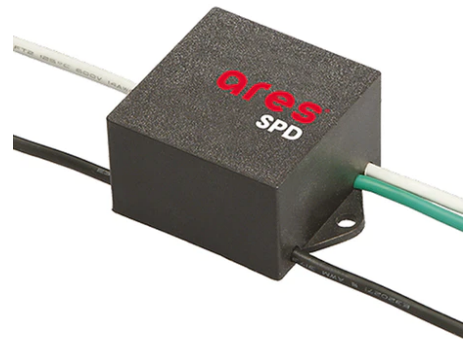

Pole Ø 102 mm h 4000(+500 mm In-ground) mm  
4145.3

Pole Franco/Perseo/Dooku h 4500(+500 mm Inground) mm Ø76 mm  
251.6

Pole Bracket Franco/Perseo 30 Ø 76  
mm 500 mm Double  
115.12

Wall Bracket Perseo 30 1000 mm  
181.12

SPD (Surge Protection Device)  
237

Wall Washer Visor Perseo 30  
167.4

Pole Ø 102 mm h 4000 mm With Base  
4140.3

Antivandal Louvre Perseo 30  
168.4

Pole Franco/Perseo/Dooku h 3500(with  
Base) mm Ø76 mm  
248.6