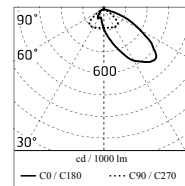

Optical

Lighting type	Direct
LED type	Power LED
Light distribution	Asymmetric
Optical type	Wide flood