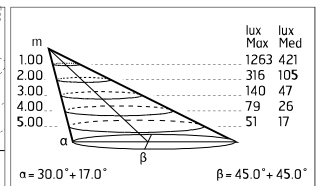

Optical

Lighting type	Direct
LED type	Power LED
Light distribution	Asymmetric
Optical type	Wide flood