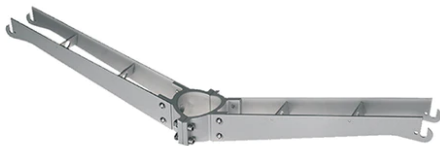

SPD (Surge Protection Device)
237

Antivandal Louvre Perseo 30
168.4

Pole Ø 102 mm h 5000(+500 mm Inground) mm
4155.3

Pole Franco/Perseo/Dooku h 4500(with Base) mm Ø76 mm
249.6

Pole Ø 102 mm h 4000(+500 mm Inground) mm
4145.6

Pole Bracket Franco/Perseo 30 Ø 76 mm 500 mm Single
113.1

Pole Franco/Perseo/Dooku h 3500(+500 mm Inground) mm Ø76 mm
250.3

Pole Franco/Perseo/Dooku h 3500(+500 mm Inground) mm Ø76 mm
250.6

Pole Ø 102 mm h 4000 mm With Base
4140.3

Base Plate and Fixing Bolts for Pole Ø 102 mm h 4000/5000 mm with Base
116

Pole Ø 102 mm h 4000 mm With Base
4140.6

Pole Bracket Franco/Perseo 30 Ø 102 mm 180 mm Double
94.1

Pole Bracket Franco/Perseo 30 Ø 60 mm 500 mm Double
96.1