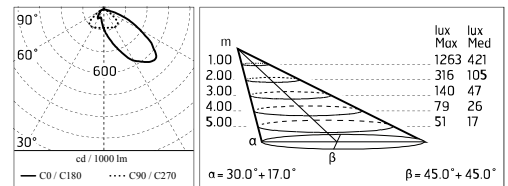

Optical

Lighting type	Direct
LED type	Power LED
Light distribution	Asymmetric
Optical type	Wide flood