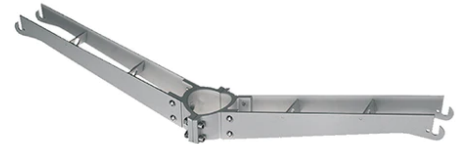

Perseo 30 Asymmetric Optic Dimmable Dali

525102-300.A.1 - White

Adjustable projector for installation on wall or on pole.

Configuration: die-cast aluminium structure. EN AB-47100 alloy (low copper content). Glass diffuser: extra-clear, fixed to the frame through a robotic gluing system. Graduated stainless steel fixing plate for a precise adjustment.

Physical

Color	White
--------------	-------

Perseo 30 Asymmetric Optic Dimmable Dali

Pole Bracket Franco/Perseo 30 Ø 102 mm 180 mm Double
90.1

Pole Bracket Franco/Perseo 30 Ø 60 mm 180 mm Double
93.1

Pole Bracket Franco/Perseo 30 Ø 60 mm 180 mm Double
95.1

Pole Bracket Franco/Perseo 30 Ø 102 mm 500 mm Single
79.1

Wall Bracket Perseo 30 1000 mm
181.1

Pole Bracket Franco/Perseo 30 Ø 102 mm 500 mm Double
89.1

Pole Ø 102 mm h 5000 mm With Base
4150.6

Pole Ø 102 mm h 5000 mm With Base
4150.3