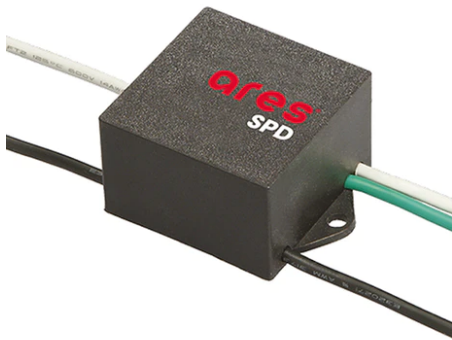

Perseo 30 Asymmetric Optic Dimmable 1-10V

SPD (Surge Protection Device)
237

Pole Bracket Franco/Perseo 30 Ø 76
mm 180 mm Single
112.18

Pole Bracket Franco/Perseo 30 Ø 102
mm 180 mm Double
94.18

Pole Franco/Perseo/Dooku h 3500(with
Base) mm Ø76 mm
248.6

Pole Bracket Franco/Perseo 30 Ø 60
mm 180 mm Double
95.18