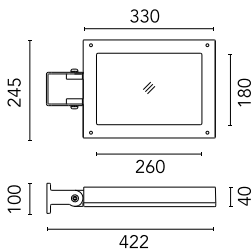

Electrical

Frequency (Hz)	50-60	Insulation class	I
Voltage (V)	220-240		
Dimmable	Yes		
Driver type	Dimmable 1-10V		
Emergency	Without		

Physical

Color	Deep Brown