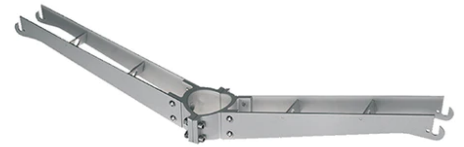

Pole Franco/Perseo/Dooku h 3500(with  
Base) mm Ø76 mm  
248.6

Pole Bracket Franco/Perseo 30 Ø 60  
mm 180 mm Double  
95.18

Pole Ø 102 mm h 4000(+500 mm In-  
ground) mm  
4145.3

Pole Bracket Franco/Perseo 30 Ø 102  
mm 500 mm Single  
79.18

Pole Bracket Franco/Perseo 30 Ø 102  
mm 180 mm Double  
78.18

Wall Bracket Perseo 30 1000 mm  
181.18

Pole Franco/Perseo/Dooku h 4500 (with Base) mm Ø76 mm  
249.3

Pole Ø 102 mm h 5000 (+500 mm In-ground) mm  
4155.6

Pole Ø 102 mm h 4000 (+500 mm In-ground) mm  
4145.6

Pole Ø 102 mm h 5000 mm With Base  
4150.3

Pole Bracket Franco/Perseo 30 Ø 76 mm 500 mm Double  
115.18

Pole Bracket Franco/Perseo 30 Ø 102 mm 500 mm Double  
89.18