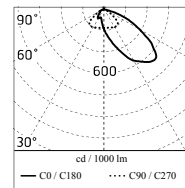

Optical

Lighting type	Direct
LED type	Power LED
Light distribution	Asymmetric
Optical type	Wide flood

m	lux Max	lux Med
1.00	1263	421
2.00	316	105
3.00	140	47
4.00	79	26
5.00	51	17

$\alpha = 30.0^\circ + 17.0^\circ$ $\beta = 45.0^\circ + 45.0^\circ$