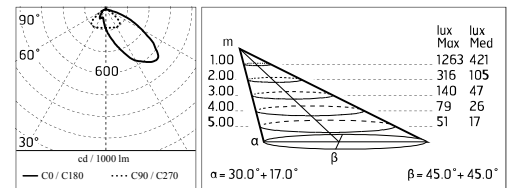

Optical

Lighting type	Direct
LED type	Power LED
Light distribution	Asymmetric
Optical type	Wide flood