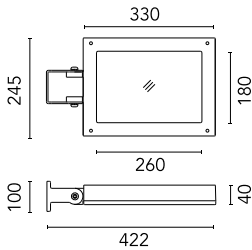

Optical

Lighting type	Direct
LED type	Power LED
Light distribution	Asymmetric
Optical type	Wide flood