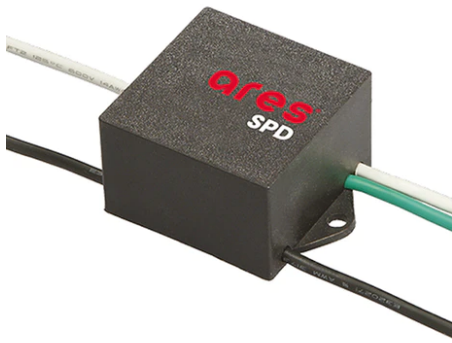

Perseo 30 Asymmetric Optic Dimmable 1-10V

■ 525102-310.A.12 - Forest Green

Adjustable projector for installation on wall or on pole.

Configuration: die-cast aluminium structure. EN AB-47100 alloy (low copper content). Glass diffuser: extra-clear, fixed to the frame through a robotic gluing system. Graduated stainless steel fixing plate for a precise adjustment.

Physical

Color	Forest Green
--------------	--------------

Perseo 30 Asymmetric Optic Dimmable 1-10V

Antivandal Louvre Perseo 30
168.4

Wall Washer Visor Perseo 30
167.4

Pole Ø 102 mm h 5000(+500 mm In-ground) mm
4155.3

Pole Bracket Franco/Perseo 30 Ø 76 mm 180 mm Double
114.12

Pole Bracket Franco/Perseo 30 Ø 60 mm 180 mm Double
93.12

Base Plate and Fixing Bolts for Pole Ø 102 mm h 4000/5000 mm with Base
116

Pole Ø 102 mm h 4000 mm With Base
4140.3

Pole Franco/Perseo/Dooku h 3500(+500 mm Inground) mm Ø76 mm
250.6

Pole Franco/Perseo/Dooku h 4500(with Base) mm Ø76 mm
249.6

SPD (Surge Protection Device)
237

Wall Bracket Perseo 30 1000 mm
181.12

Pole Franco/Perseo/Dooku h 3500 (with
Base) mm Ø76 mm
248.3