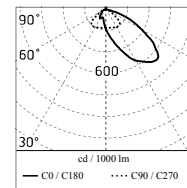

Optical

Lighting type	Direct
LED type	Power LED
Light distribution	Asymmetric
Optical type	Wide flood