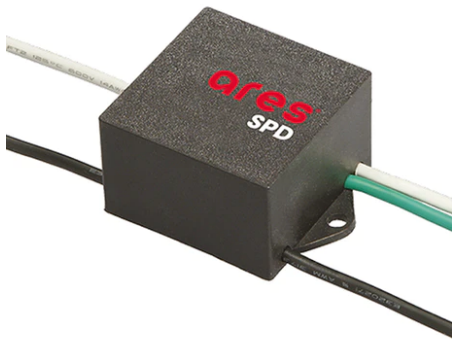

Perseo 30 Asymmetric Optic

■ 525103.A.18 - Deep Brown

Adjustable projector for installation on wall or on pole.

Configuration: die-cast aluminium structure. EN AB-47100 alloy (low copper content). Glass diffuser: extra-clear, fixed to the frame through a robotic gluing system. Graduated stainless steel fixing plate for a precise adjustment.

Wall Bracket Perseo 30 1000 mm
181.18

SPD (Surge Protection Device)

Pole Bracket Franco/Perseo 30 Ø 102 mm 180 mm Double
78.18

Base Plate and Fixing Bolts for Pole Ø 102 mm h 4000/5000 mm with Base
116

Pole Franco/Perseo/Dooku h 3500(+500 mm Inground) mm Ø76 mm
250.6