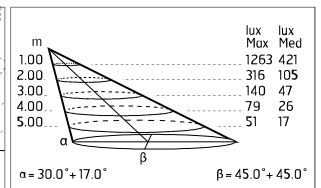

Optical

Lighting type	Direct
LED type	Power LED
Light distribution	Asymmetric
Optical type	Wide flood