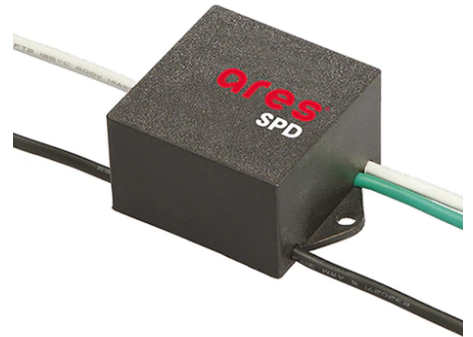

Perseo 30 Asymmetric Optic

■ 525103.A.12 - Forest Green

Adjustable projector for installation on wall or on pole.

Configuration: die-cast aluminium structure. EN AB-47100 alloy (low copper content). Glass diffuser: extra-clear, fixed to the frame through a robotic gluing system. Graduated stainless steel fixing plate for a precise adjustment.

Base Plate and Fixing Bolts for Pole Ø 102 mm h 4000/5000 mm with Base
116

Pole Ø 102 mm h 5000(+500 mm In-ground) mm
4155.6

Pole Ø 102 mm h 4000(+500 mm In-ground) mm
4145.6

Pole Franco/Perseo/Dooku h 4500(+500 mm In-ground) mm Ø76 mm
251.6

Pole Ø 102 mm h 4000(+500 mm In-ground) mm
4145.3

Pole Bracket Franco/Perseo 30 Ø 76 mm 180 mm Double
114.12

SPD (Surge Protection Device)
237

Wall Bracket Perseo 30 1000 mm
181.12

Wall Washer Visor Perseo 30
167.4