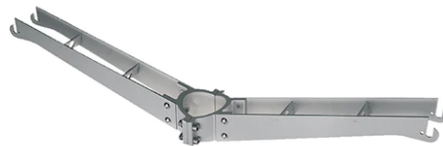

Pole Franco/Perseo/Dooku h 3500(+500
mm Inground) mm Ø76 mm
250.6

Pole Bracket Franco/Perseo 30 Ø 76
mm 500 mm Single
113.12

Pole Ø 102 mm h 5000 mm With Base
4150.6

Pole Franco/Perseo/Dooku h 4500(+500
mm Inground) mm Ø76 mm
251.3

Pole Bracket Franco/Perseo 30 Ø 102
mm 500 mm Double
89.12

Pole Ø 102 mm h 4000 mm With Base
4140.3

Pole Franco/Perseo/Dooku h 4500(with
Base) mm Ø76 mm
249.6

Pole Franco/Perseo/Dooku h 3500(with
Base) mm Ø76 mm
248.3