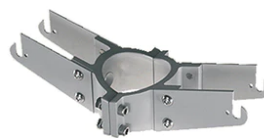

Physical

Color	Forest Green
--------------	--------------

Perseo 30 Asymmetric Optic

Pole Ø 102 mm h 5000(+500 mm In-ground) mm
4155.3

Pole Bracket Franco/Perseo 30 Ø 60 mm 500 mm Double
96.12

Pole Ø 102 mm h 4000 mm With Base
4140.6

Pole Franco/Perseo/Dooku h 3500(+500 mm Inground) mm Ø76 mm
250.3

Pole Ø 102 mm h 5000 mm With Base
4150.3

Pole Bracket Franco/Perseo 30 Ø 76 mm 180 mm Single
112.12

Antivandal Louvre Perseo 30
168.4

Pole Bracket Franco/Perseo 30 Ø 102 mm 180 mm Double
90.12

Base Plate and Fixing Bolts for Pole Ø 102 mm h 4000/5000 mm with Base
116

Pole Ø 102 mm h 5000(+500 mm In-ground) mm
4155.6

Pole Ø 102 mm h 4000(+500 mm In-ground) mm
4145.6

Pole Franco/Perseo/Dooku h 4500(+500 mm In-ground) mm Ø76 mm
251.6

Pole Ø 102 mm h 4000(+500 mm In-ground) mm
4145.3

Pole Bracket Franco/Perseo 30 Ø 76 mm 180 mm Double
114.12

SPD (Surge Protection Device)
237

Wall Bracket Perseo 30 1000 mm
181.12

Wall Washer Visor Perseo 30
167.4