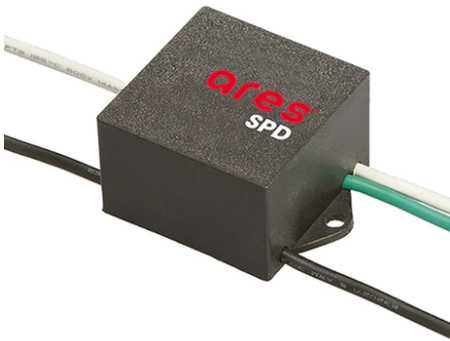

Perseo 16 Symmetric Optic Dimmable Dali

■ 525154-300.A.12 - Forest Green

Adjustable projector for installation on wall or on pole.

Configuration: die-cast aluminium structure. EN AB-47100 alloy (low copper content). Glass diffuser: extra-clear, fixed to the frame through a robotic gluing system.

Pole Bracket Minifranco/Perseo 16 Ø
60 mm 180 mm Double
226.12

Base Plate and Fixing Bolts Perseo 9
182

Pole Franco/Perseo/Dooku h 4500(with Base) mm Ø76 mm
249.3

Pole Inground Perseo 16 h 2000(+300) mm
180.12

Pole Ø 102 mm h 5000 mm With Base

SPD (Surge Protection Device)
237

Wall Bracket 620 mm Minifranco/Perseo 16
88.12

Pole Bracket Minifranco/Perseo 16 Ø 102 mm 500 mm Double
224.12

Pole Ø 102 mm h 4000 mm With Base
4140.3