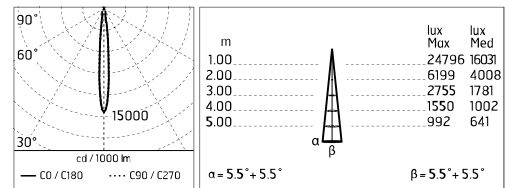

Optical

Lighting type	Direct
LED type	Power LED
Light distribution	Symmetric
Optical type	Spot