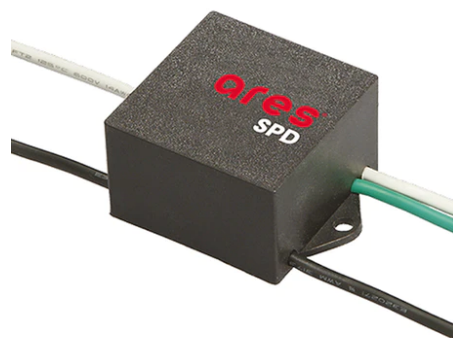

Perseo 16 Symmetric Optic Dimmable Dali

■ 525152-300.A.18 - Deep Brown

Adjustable projector for installation on wall or on pole.

Configuration: die-cast aluminium structure. EN AB-47100 alloy (low copper content). Glass diffuser: extra-clear, fixed to the frame through a robotic gluing system.

Pole Ø 102 mm h 5000(+500 mm In-ground) mm 4155.3

Pole Bracket Minifranco/Perseo 16 Ø 76 mm 180 mm Single 229.18

Pole Ø 102 mm h 5000 mm With Base 4150.6

Wall Bracket 620 mm Minifranco/Perseo 16 88.18

Pole Franco/Perseo/Dooku h 4500(+500 mm In-ground) mm Ø76 mm 251.6

Pole Ø 102 mm h 5000(+500 mm In-ground) mm 4155.6

SPD (Surge Protection Device) 237

Base Plate and Fixing Bolts Perseo 9 182

Pole Ø 102 mm h 4000 mm With Base

Pole Ø 102 mm h 5000 mm With Base

Pole Franco/Perseo/Dooku h 4500(with Base) mm Ø76 mm
249.3