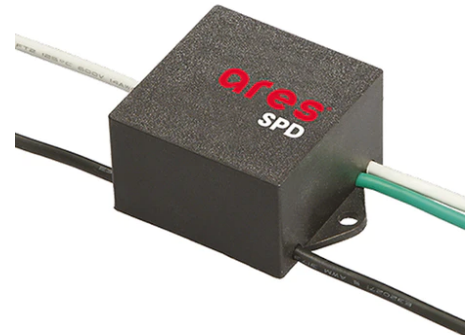

Perseo 16 Symmetric Optic Dimmable Dali

■ 525152-300.A.12 - Forest Green

Adjustable projector for installation on wall or on pole.

Configuration: die-cast aluminium structure. EN AB-47100 alloy (low copper content). Glass diffuser: extra-clear, fixed to the frame through a robotic gluing system.

Antivandal Louvre Perseo 16
166.4

Pole Inground Perseo 16 h 2000(+300) mm
180.12

Pole Bracket Minifranco/Perseo 16 Ø 60 mm 180 mm Single
225.12

Pole Franco/Perseo/Dooku h 3500(with Base) mm Ø76 mm
248.6

SPD (Surge Protection Device)
237

Pole Bracket Minifranco/Perseo 16 Ø 102 mm 180 mm Double
222.12

Base Plate and Fixing Bolts for Pole Ø 102 mm h 4000/5000 mm with Base
116

Wall Bracket 620 mm Minifranco/Perseo 16
88.12

Pole with base Perseo 16 h 800 mm
179.12