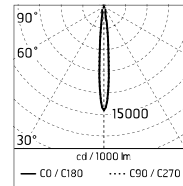

Optical

Lighting type	Direct
LED type	Power LED
Light distribution	Symmetric
Optical type	Spot

m	lux Max	lux Med
1.00	24796	16031
2.00	6199	4008
3.00	2755	1781
4.00	1550	1002
5.00	992	641

$\alpha = 5.5^\circ + 5.5^\circ$ $\beta = 5.5^\circ + 5.5^\circ$