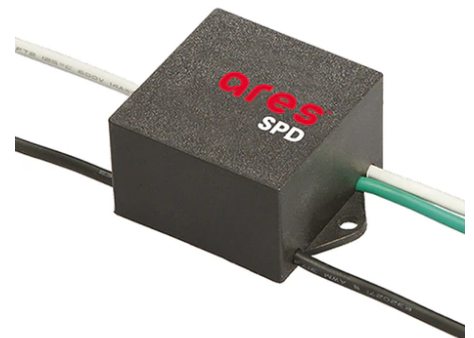

Perseo 16 Symmetric Optic Dimmable Dali

■ 525093-300.A.4 - Black

Adjustable projector for installation on wall or on pole.

Configuration: die-cast aluminium structure. EN AB-47100 alloy (low copper content). Glass diffuser: extra-clear, fixed to the frame through a robotic gluing system.

Pole Ø 102 mm h 4000(+500 mm In-
ground) mm
4145.3

Pole Franco/Perseo/Dooku h 3500(+500
mm In-ground) mm Ø76 mm
250.6

Pole Bracket Minifranco/Perseo 16 Ø
60 mm 180 mm Single
225.4

Base Plate and Fixing Bolts Perseo 9
182

SPD (Surge Protection Device)
237

Pole Franco/Perseo/Dooku h 4500(+500 mm Inground) mm Ø76 mm
251.6

Antivandal Louvre Perseo 16
166.4

Wall Bracket 620 mm
Minifranco/Perseo 16
88.4

Pole Ø 102 mm h 4000 mm With Base
4140.6