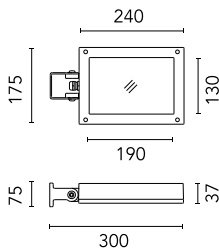

Electrical

Frequency (Hz)	50-60	Insulation class	I
Voltage (V)	220-240		
Dimmable	Yes		
Driver type	Dimmable DALI		
Emergency	Without		

Physical

Color	Black