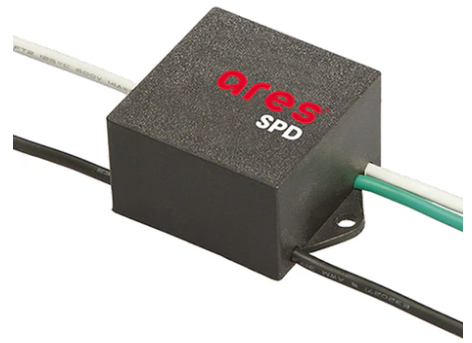

Perseo 16 Symmetric Optic Dimmable Dali

■ 525093-300.A.18 - Deep Brown

Adjustable projector for installation on wall or on pole.

Configuration: die-cast aluminium structure. EN AB-47100 alloy (low copper content). Glass diffuser: extra-clear, fixed to the frame through a robotic gluing system.

Pole Franco/Perseo/Dooku h 3500(+500 mm In-ground) mm Ø76 mm
250.3

Pole Ø 102 mm h 5000 mm With Base
4150.6

Pole Franco/Perseo/Dooku h 3500(+500 mm Inground) mm Ø76 mm
250.6

Pole Franco/Perseo/Dooku h 4500(with Base) mm Ø76 mm
249.6

SPD (Surge Protection Device)
237

Antivandal Louvre Perseo 16
166.4

Pole Bracket Minifranco/Perseo 16 Ø 76 mm 500 mm Double
232.18

Pole Bracket Minifranco/Perseo 16 Ø 102 mm 180 mm Single
221.18

Pole Franco/Perseo/Dooku h 4500(+500 mm Inground) mm Ø76 mm
251.3