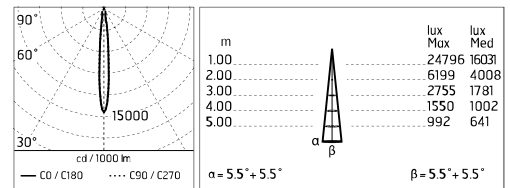

Optical

Lighting type	Direct
LED type	Power LED
Light distribution	Symmetric
Optical type	Spot