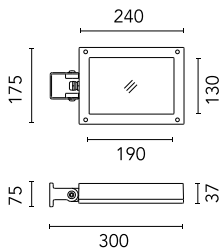

Optical

Lighting type	Direct
LED type	Power LED
Light distribution	Symmetric
Optical type	Spot