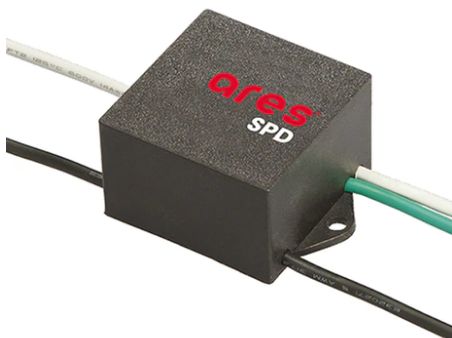

Perseo 16 Symmetric Optic Dimmable Dali

■ 525093-300.A.12 - Forest Green

Adjustable projector for installation on wall or on pole.

Configuration: die-cast aluminium structure. EN AB-47100 alloy (low copper content). Glass diffuser: extra-clear, fixed to the frame through a robotic gluing system.

Pole Bracket Minifranco/Perseo 16 Ø 60 mm 500 mm Double
228.12

Pole Bracket Minifranco/Perseo 16 Ø 102 mm 500 mm Single
223.12

Pole Bracket Minifranco/Perseo 16 Ø 76 mm 500 mm Single
231.12

Pole Franco/Perseo/Dooku h 3500(+500 mm Inground) mm Ø76 mm
250.6

SPD (Surge Protection Device)
237

Wall Washer Visor Perseo 16
165.4

Pole Inground Perseo 16 h 2000(+300) mm
180.12

Pole Bracket Minifranco/Perseo 16 Ø
76 mm 180 mm Single
229.12

Pole Bracket Minifranco/Perseo 16 Ø
76 mm 180 mm Double
230.12