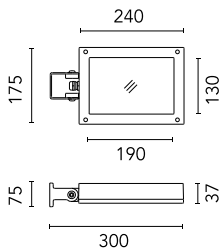

Electrical

Frequency (Hz)	50-60	Insulation class	I
Voltage (V)	220-240		
Dimmable	Yes		
Driver type	Dimmable DALI		
Emergency	Without		

Physical

Color	White