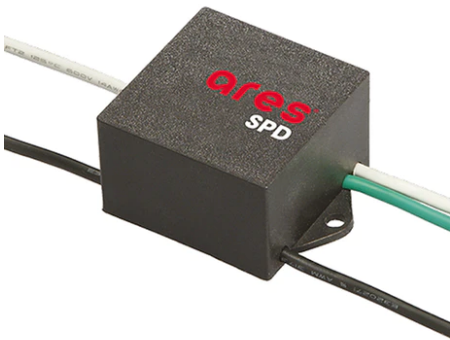

Perseo 16 Symmetric Optic Dimmable Dali

525093-300.A.1 - White

Adjustable projector for installation on wall or on pole.

Configuration: die-cast aluminium structure. EN AB-47100 alloy (low copper content). Glass diffuser: extra-clear, fixed to the frame through a robotic gluing system.

Optical

Lighting type	Direct
LED type	Power LED
Light distribution	Symmetric
Optical type	Spot

m	lux Max	lux Med
1.00	24796	16031
2.00	6199	4008
3.00	2755	1781
4.00	1550	1002
5.00	992	641

$\alpha = 5.5^\circ + 5.5^\circ$ $\beta = 5.5^\circ + 5.5^\circ$

SPD (Surge Protection Device)
237

Base Plate and Fixing Bolts Perseo 9
182

Pole Franco/Perseo/Dooku h 3500(with
Base) mm Ø76 mm
248.3

Base Plate and Fixing Bolts for Pole Ø
102 mm h 4000/5000 mm with Base
116