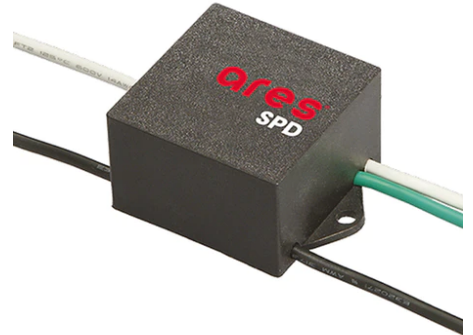

## Perseo 16 Symmetric Optic Dimmable Dali

■ 525092-300.A.4 - Black

Adjustable projector for installation on wall or on pole.

Configuration: die-cast aluminium structure. EN AB-47100 alloy (low copper content). Glass diffuser: extra-clear, fixed to the frame through a robotic gluing system.

Pole Bracket Minifranco/Perseo 16 Ø  
102 mm 180 mm Single  
221.4

Pole Franco/Perseo/Dooku h 4500(with  
Base) mm Ø76 mm  
249.6

Pole Inground Perseo 16 h 2000(+300)  
mm  
180.4

Wall Bracket 620 mm  
Minifranco/Perseo 16  
88.4

SPD (Surge Protection Device)  
237

Pole Ø 102 mm h 4000(+500 mm In-  
ground) mm  
4145.6

Pole Franco/Perseo/Dooku h 3500(with  
Base) mm Ø76 mm  
248.3

Pole Ø 102 mm h 4000 mm With Base  
4140.3

Wall Washer Visor Perseo 16