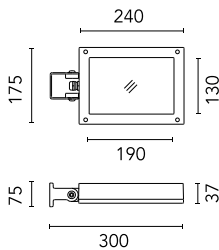

Electrical

Frequency (Hz)	50-60	Insulation class	I
Voltage (V)	220-240		
Dimmable	Yes		
Driver type	Dimmable DALI		
Emergency	Without		

Physical

Color	Deep Brown