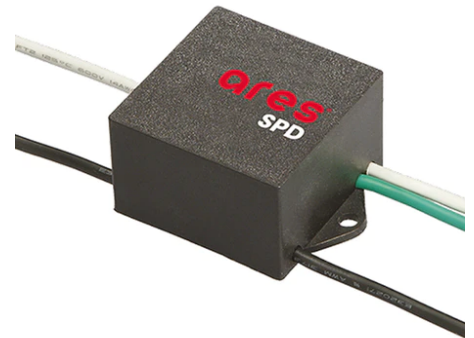

Perseo 16 Symmetric Optic Dimmable Dali

■ 525092-300.A.18 - Deep Brown

Adjustable projector for installation on wall or on pole.

Configuration: die-cast aluminium structure. EN AB-47100 alloy (low copper content). Glass diffuser: extra-clear, fixed to the frame through a robotic gluing system.

Base Plate and Fixing Bolts Perseo 9
182

Wall Bracket 620 mm Minifranco/Perseo 16
88.18

Wall Washer Visor Perseo 16
165.4

Pole Bracket Minifranco/Perseo 16 Ø
60 mm 180 mm Single
225.18

Pole Bracket Minifranco/Perseo 16 Ø
76 mm 180 mm Single
229.18

Pole Franco/Perseo/Dooku h 4500(+500
mm Inground) mm Ø76 mm
251.6

Pole Bracket Minifranco/Perseo 16 Ø
102 mm 500 mm Single
223.18

SPD (Surge Protection Device)
237

Pole Bracket Minifranco/Perseo 16 Ø
102 mm 180 mm Single
221.18