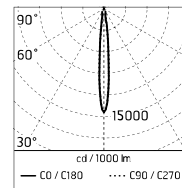

Optical

Lighting type	Direct
LED type	Power LED
Light distribution	Symmetric
Optical type	Spot

m	lux Max	lux Med
1.00	24796	16031
2.00	6199	4008
3.00	2755	1781
4.00	1550	1002
5.00	992	641

$\alpha = 5.5^\circ + 5.5^\circ$ $\beta = 5.5^\circ + 5.5^\circ$