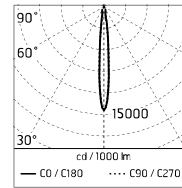

Optical

Lighting type	Direct
LED type	Power LED
Light distribution	Symmetric
Optical type	Spot

m	lux Max	lux Med
1.00	24796	16031
2.00	6199	4008
3.00	2755	1781
4.00	1550	1002
5.00	992	641

$\alpha = 5.5^\circ + 5.5^\circ$ $\beta = 5.5^\circ + 5.5^\circ$

Pole Franco/Perseo/Dooku h 4500(with Base) mm Ø76 mm
249.3

Pole Ø 102 mm h 5000 mm With Base
4150.6

Pole Ø 102 mm h 5000 mm With Base
4150.3

Pole Inground Perseo 16 h 2000(+300) mm
180.12

Pole with base Perseo 16 h 800 mm
179.12