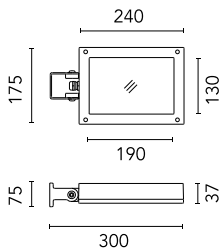

Electrical

Frequency (Hz)	50-60	Insulation class	I
Voltage (V)	220-240		
Dimmable	Yes		
Driver type	Dimmable DALI		
Emergency	Without		

Physical

Color	Forest Green