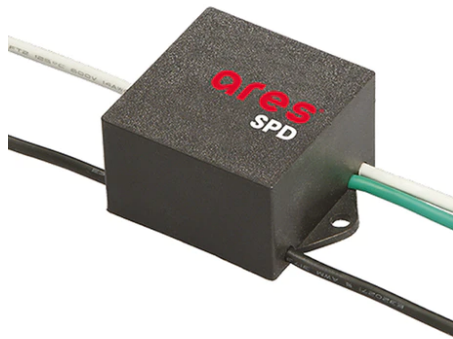

Perseo 16 Symmetric Optic Dimmable Dali

■ 525092-300.A.12 - Forest Green

Adjustable projector for installation on wall or on pole.

Configuration: die-cast aluminium structure. EN AB-47100 alloy (low copper content). Glass diffuser: extra-clear, fixed to the frame through a robotic gluing system.

Antivandal Louvre Perseo 16
166.4

Pole Ø 102 mm h 5000(+500 mm In-ground) mm
4155.6

Pole Ø 102 mm h 4000(+500 mm In-ground) mm
4145.6

Pole Franco/Perseo/Dooku h 3500(with Base) mm Ø76 mm
248.3

Pole Bracket Minifranco/Perseo 16 Ø 102 mm 180 mm Double
222.12

Pole Ø 102 mm h 5000(+500 mm In-ground) mm
4155.3

Pole Franco/Perseo/Dooku h 4500(+500 mm Inground) mm Ø76 mm
251.3

Pole Franco/Perseo/Dooku h 4500(with Base) mm Ø76 mm
249.6

SPD (Surge Protection Device)
237