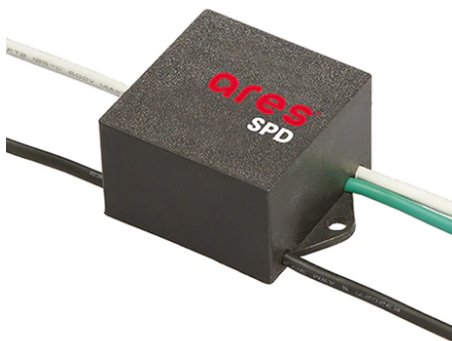

Perseo 16 Symmetric Optic Dimmable Dali

■ 525083-300.A.4 - Black

Adjustable projector for installation on wall or on pole.

Configuration: die-cast aluminium structure. EN AB-47100 alloy (low copper content). Glass diffuser: extra-clear, fixed to the frame through a robotic gluing system.

Physical

Color	Black
--------------	-------

Perseo 16 Symmetric Optic Dimmable Dali

Pole Franco/Perseo/Dooku h 4500(with Base) mm Ø76 mm
249.6

Base Plate and Fixing Bolts Perseo 9
182

Pole Bracket Minifranco/Perseo 16 Ø 60 mm 500 mm Single
227.4

Pole Bracket Minifranco/Perseo 16 Ø 60 mm 180 mm Single
225.4

Pole Bracket Minifranco/Perseo 16 Ø 102 mm 500 mm Double
224.4

Pole Franco/Perseo/Dooku h 3500(with Base) mm Ø76 mm
248.6

SPD (Surge Protection Device)
237