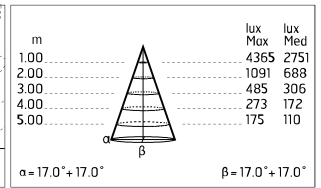

Optical

Lighting type	Direct
LED type	Power LED
Light distribution	Symmetric
Optical type	Medium