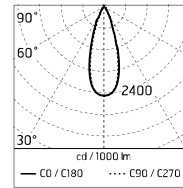

Optical

Lighting type	Direct
LED type	Power LED
Light distribution	Symmetric
Optical type	Medium