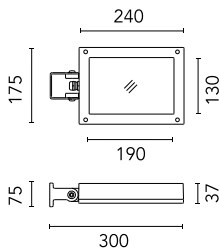

Optical

Lighting type	Direct
LED type	Power LED
Light distribution	Symmetric
Optical type	Medium