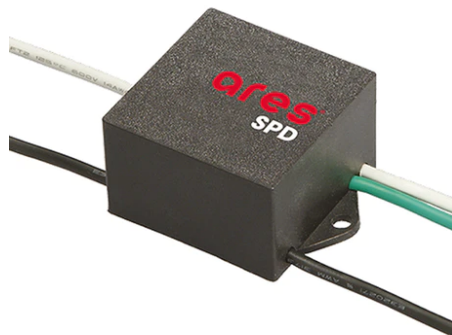

Pole Bracket Minifranco/Perseo 16 Ø  
102 mm 180 mm Single  
221.12

Base Plate and Fixing Bolts for Pole Ø  
102 mm h 4000/5000 mm with Base  
116

Pole Bracket Minifranco/Perseo 16 Ø  
102 mm 180 mm Double  
222.12

Pole Bracket Minifranco/Perseo 16 Ø  
76 mm 180 mm Double  
230.12

Pole Bracket Minifranco/Perseo 16 Ø  
60 mm 500 mm Single  
227.12

SPD (Surge Protection Device)  
237

Pole Ø 102 mm h 5000(+500 mm In-ground) mm  
4155.6