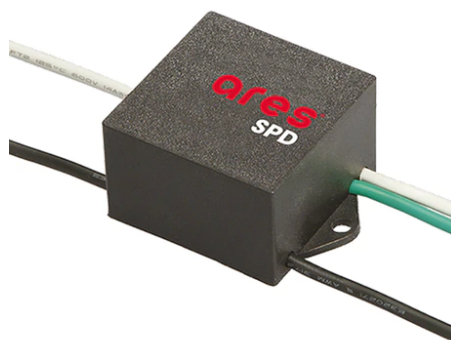

Perseo 16 Symmetric Optic Dimmable Dali

525083-300.A.1 - White

Adjustable projector for installation on wall or on pole.

Configuration: die-cast aluminium structure. EN AB-47100 alloy (low copper content). Glass diffuser: extra-clear, fixed to the frame through a robotic gluing system.

Physical

Color	White
--------------	-------

Perseo 16 Symmetric Optic Dimmable Dali

Wall Washer Visor Perseo 16
165.4

Base Plate and Fixing Bolts for Pole Ø 102 mm h 4000/5000 mm with Base 116

Base Plate and Fixing Bolts Perseo 9
182

Antivandal Louvre Perseo 16
166.4

Pole Bracket Minifranco/Perseo 16 Ø 102 mm 180 mm Double
222.1

Pole Ø 102 mm h 4000 mm With Base
4140.6

Pole Bracket Minifranco/Perseo 16 Ø 76 mm 500 mm Double
232.1

SPD (Surge Protection Device)
237