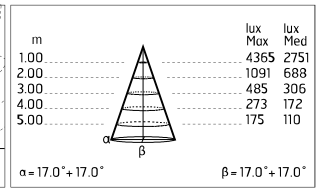

Optical

Lighting type	Direct
LED type	Power LED
Light distribution	Symmetric
Optical type	Medium