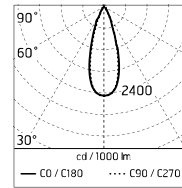

Optical

Lighting type	Direct
LED type	Power LED
Light distribution	Symmetric
Optical type	Medium