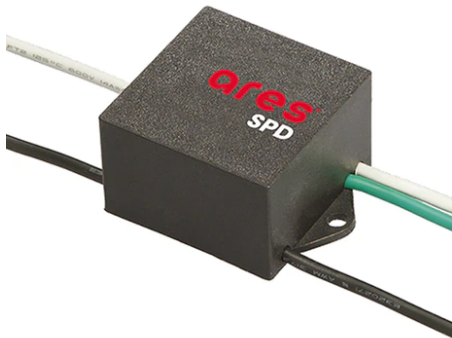

Perseo 16 Symmetric Optic Dimmable Dali

■ 525082-300.A.4 - Black

Adjustable projector for installation on wall or on pole.

Configuration: die-cast aluminium structure. EN AB-47100 alloy (low copper content). Glass diffuser: extra-clear, fixed to the frame through a robotic gluing system.

Pole Bracket Minifranco/Perseo 16 Ø 60 mm 180 mm Double
226.4

Pole Bracket Minifranco/Perseo 16 Ø 76 mm 180 mm Single
229.4

Pole Ø 102 mm h 5000 (+500 mm Inground) mm
4155.6

Pole Franco/Perseo/Dooku h 3500(with Base) mm Ø76 mm
248.3

Pole Bracket Minifranco/Perseo 16 Ø 60 mm 500 mm Double
228.4

Pole Franco/Perseo/Dooku h 3500(+500 mm Inground) mm Ø76 mm
250.3

SPD (Surge Protection Device)
237

Pole Bracket Minifranco/Perseo 16 Ø 76 mm 500 mm Double
232.4