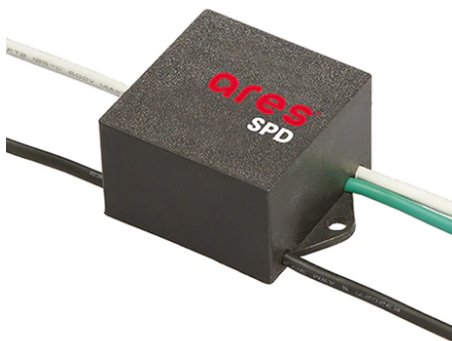

Perseo 16 Symmetric Optic Dimmable Dali

■ 525082-300.A.18 - Deep Brown

Adjustable projector for installation on wall or on pole.

Configuration: die-cast aluminium structure. EN AB-47100 alloy (low copper content). Glass diffuser: extra-clear, fixed to the frame through a robotic gluing system.

Physical

Color	Deep Brown
--------------	------------

Perseo 16 Symmetric Optic Dimmable Dali

Pole Bracket Minifranco/Perseo 16 Ø
102 mm 180 mm Double
222.18

Wall Bracket 620 mm
Minifranco/Perseo 16
88.18

Pole Ø 102 mm h 4000(+500 mm In-
ground) mm
4145.3

Pole Bracket Minifranco/Perseo 16 Ø
60 mm 500 mm Single
227.18

Pole Bracket Minifranco/Perseo 16 Ø
102 mm 500 mm Single
223.18

Pole Bracket Minifranco/Perseo 16 Ø
76 mm 500 mm Single
231.18

SPD (Surge Protection Device)
237

Pole Ø 102 mm h 4000(+500 mm In-
ground) mm
4145.6

Pole Ø 102 mm h 5000 mm With Base
4150.3

Pole Ø 102 mm h 5000 mm With Base
4150.6

Base Plate and Fixing Bolts for Pole Ø
102 mm h 4000/5000 mm with Base
116