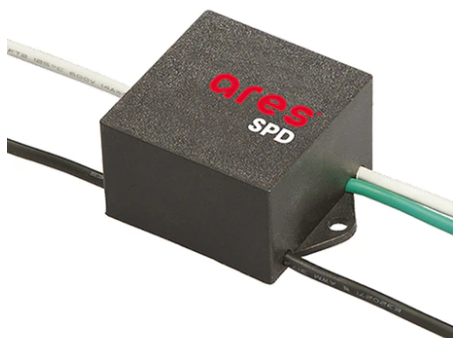

Pole Bracket Minifranco/Perseo 16 Ø 76 mm 500 mm Single  
231.12

Pole Ø 102 mm h 5000 mm With Base  
4150.3

Pole Ø 102 mm h 4000 mm With Base  
4140.6

Pole Ø 102 mm h 5000 mm With Base  
4150.6

Pole Bracket Minifranco/Perseo 16 Ø  
102 mm 500 mm Single  
223.12

Pole Ø 102 mm h 4000(+500 mm In-  
ground) mm  
4145.3

SPD (Surge Protection Device)  
237

Pole Franco/Perseo/Dooku h 4500(with  
Base) mm Ø76 mm  
249.6

Pole Franco/Perseo/Dooku h 3500(+500  
mm In-ground) mm Ø76 mm  
250.3