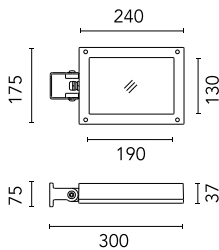

Optical

Lighting type	Direct
LED type	Power LED
Light distribution	Symmetric
Optical type	Medium