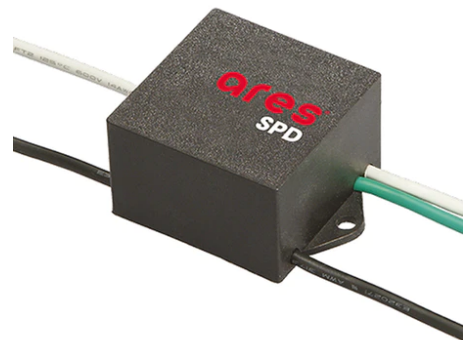

## Perseo 16 Symmetric Optic Dimmable Dali

525082-300.A.1 - White

Adjustable projector for installation on wall or on pole.

Configuration: die-cast aluminium structure. EN AB-47100 alloy (low copper content). Glass diffuser: extra-clear, fixed to the frame through a robotic gluing system.

Pole Bracket Minifranco/Perseo 16 Ø 60 mm 500 mm Single  
227.1

Pole Bracket Minifranco/Perseo 16 Ø 102 mm 500 mm Double  
224.1

Pole Bracket Minifranco/Perseo 16 Ø 102 mm 180 mm Single  
221.1

Wall Bracket 620 mm Minifranco/Perseo 16  
88.1

SPD (Surge Protection Device)  
237

---

Pole Inground Perseo 16 h 2000(+300)  
mm  
180.1

---

Pole Ø 102 mm h 5000 mm With Base  
4150.3

---

Pole Franco/Perseo/Dooku h 3500(+500  
mm Inground) mm Ø76 mm  
250.3