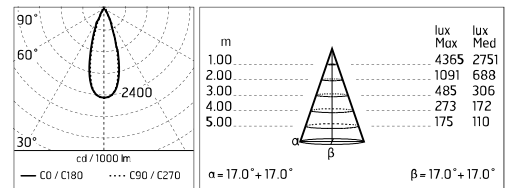

Optical

Lighting type	Direct
LED type	Power LED
Light distribution	Symmetric
Optical type	Medium