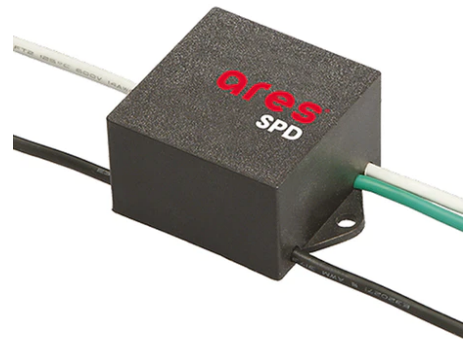

## Perseo 16 Symmetric Optic Dimmable 1-10V

■ 525154-310.A.4 - Black

Adjustable projector for installation on wall or on pole.

Configuration: die-cast aluminium structure. EN AB-47100 alloy (low copper content). Glass diffuser: extra-clear, fixed to the frame through a robotic gluing system.

Pole Franco/Perseo/Dooku h 3500(+500  
mm Inground) mm Ø76 mm  
250.6

Pole Ø 102 mm h 4000(+500 mm In-  
ground) mm  
4145.3

Pole Franco/Perseo/Dooku h 4500(+500 mm Inground) mm Ø76 mm  
251.6

Pole Bracket Minifranco/Perseo 16 Ø 102 mm 180 mm Single  
221.4

SPD (Surge Protection Device)  
237

Pole Ø 102 mm h 4000 mm With Base  
4140.6

Pole Bracket Minifranco/Perseo 16 Ø 76 mm 180 mm Single  
229.4

Pole Ø 102 mm h 5000 mm With Base  
4150.3

Pole Bracket Minifranco/Perseo 16 Ø 60 mm 180 mm Double  
226.4