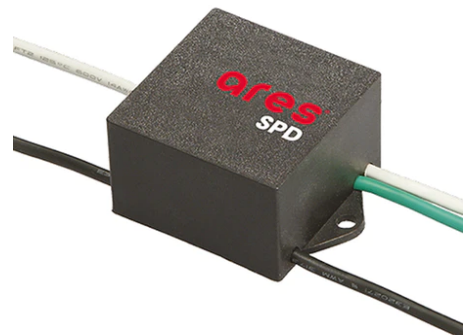

Perseo 16 Symmetric Optic Dimmable 1-10V

■ 525154-310.A.18 - Deep Brown

Adjustable projector for installation on wall or on pole.

Configuration: die-cast aluminium structure. EN AB-47100 alloy (low copper content). Glass diffuser: extra-clear, fixed to the frame through a robotic gluing system.

Pole Franco/Perseo/Dooku h 3500(with Base) mm Ø76 mm
248.6

Pole Franco/Perseo/Dooku h 4500(with Base) mm Ø76 mm
249.3

Pole Ø 102 mm h 5000(+500 mm In-ground) mm
4155.3

Wall Bracket 620 mm
Minifranco/Perseo 16
88.18

Pole Bracket Minifranco/Perseo 16 Ø 76 mm 180 mm Double
230.18

Pole Franco/Perseo/Dooku h 4500(+500 mm In-ground) mm Ø76 mm
251.6

Wall Washer Visor Perseo 16
165.4

SPD (Surge Protection Device)
237

Pole Bracket Minifranco/Perseo 16 Ø
60 mm 500 mm Single
227.18