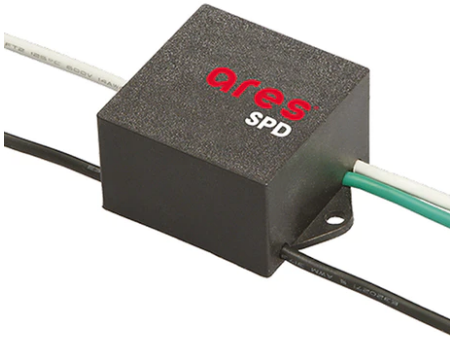

Perseo 16 Symmetric Optic Dimmable 1-10V

■ 525154-310.A.12 - Forest Green

Adjustable projector for installation on wall or on pole.

Configuration: die-cast aluminium structure. EN AB-47100 alloy (low copper content). Glass diffuser: extra-clear, fixed to the frame through a robotic gluing system.

Pole Bracket Minifranco/Perseo 16 Ø
76 mm 500 mm Double
232.12

Pole Ø 102 mm h 4000(+500 mm In-
ground) mm
4145.3

Pole Bracket Minifranco/Perseo 16 Ø
102 mm 180 mm Double
222.12

SPD (Surge Protection Device)
237