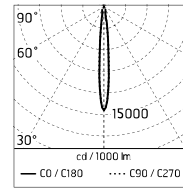

Optical

Lighting type	Direct
LED type	Power LED
Light distribution	Symmetric
Optical type	Spot

m	lux	
	Max	Med
1.00	24796	16031
2.00	6199	4008
3.00	2755	1781
4.00	1550	1002
5.00	992	641

$\alpha = 5.5^\circ + 5.5^\circ$ $\beta = 5.5^\circ + 5.5^\circ$