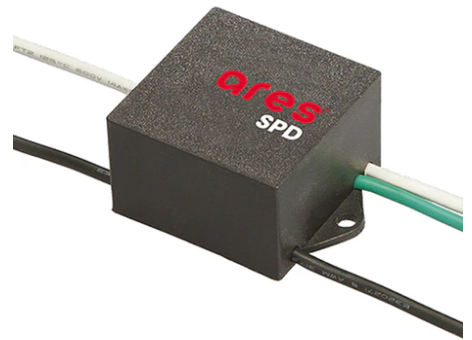

## Perseo 16 Symmetric Optic Dimmable 1-10V

■ 525152-310.A.6 - Grey

Adjustable projector for installation on wall or on pole.

Configuration: die-cast aluminium structure. EN AB-47100 alloy (low copper content). Glass diffuser: extra-clear, fixed to the frame through a robotic gluing system.

### Physical

<b>Color</b>	Grey
--------------	------

# Perseo 16 Symmetric Optic Dimmable 1-10V

Antivandal Louvre Perseo 16  
166.4

Pole Bracket Minifranco/Perseo 16 Ø  
102 mm 180 mm Single  
221.6

SPD (Surge Protection Device)  
237

Pole Franco/Perseo/Dooku h 4500(+500  
mm Inground) mm Ø76 mm  
251.6