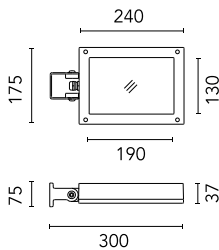

Electrical

Frequency (Hz)	50-60	Insulation class	I
Voltage (V)	220-240		
Dimmable	Yes		
Driver type	Dimmable 1-10V		
Emergency	Without		

Physical

Color	Grey