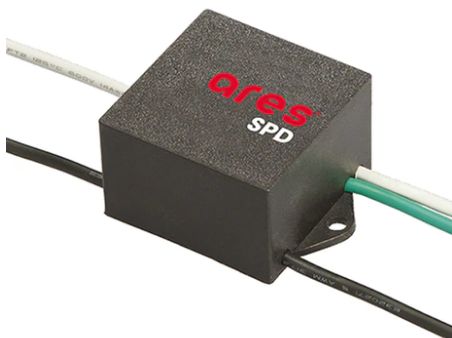

Perseo 16 Symmetric Optic Dimmable 1-10V

■ 525152-310.A.4 - Black

Adjustable projector for installation on wall or on pole.

Configuration: die-cast aluminium structure. EN AB-47100 alloy (low copper content). Glass diffuser: extra-clear, fixed to the frame through a robotic gluing system.

Pole Bracket Minifranco/Perseo 16 Ø
60 mm 500 mm Double
228.4

Pole Bracket Minifranco/Perseo 16 Ø
76 mm 500 mm Single
231.4

Pole Bracket Minifranco/Perseo 16 Ø
76 mm 180 mm Single
229.4

Pole Ø 102 mm h 5000(+500 mm In-ground) mm
4155.6

Pole Bracket Minifranco/Perseo 16 Ø
60 mm 180 mm Single
225.4

Pole Bracket Minifranco/Perseo 16 Ø
60 mm 180 mm Double
226.4

SPD (Surge Protection Device)
237

Pole Bracket Minifranco/Perseo 16 Ø
76 mm 500 mm Double
232.4