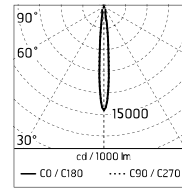

Optical

Lighting type	Direct
LED type	Power LED
Light distribution	Symmetric
Optical type	Spot

m	lux	
	Max	Med
1.00	24796	16031
2.00	6199	4008
3.00	2755	1781
4.00	1550	1002
5.00	992	641

$\alpha = 5.5^\circ + 5.5^\circ$ $\beta = 5.5^\circ + 5.5^\circ$