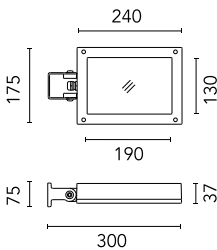

Electrical

Frequency (Hz)	50-60	Insulation class	I
Voltage (V)	220-240		
Dimmable	Yes		
Driver type	Dimmable 1-10V		
Emergency	Without		

Physical

Color	Black