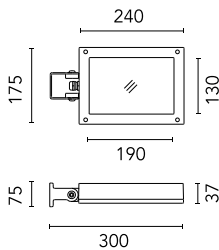

Optical

Lighting type	Direct
LED type	Power LED
Light distribution	Symmetric
Optical type	Spot