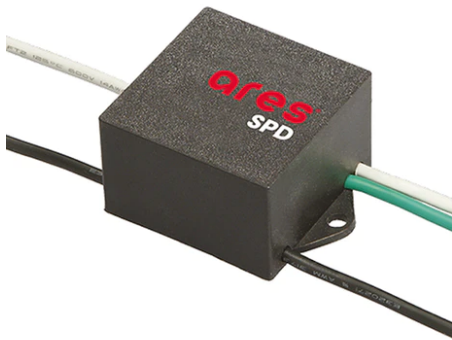

## Perseo 16 Symmetric Optic Dimmable 1-10V

■ 525152-310.A.18 - Deep Brown

Adjustable projector for installation on wall or on pole.

Configuration: die-cast aluminium structure. EN AB-47100 alloy (low copper content). Glass diffuser: extra-clear, fixed to the frame through a robotic gluing system.

# Perseo 16 Symmetric Optic Dimmable 1-10V

SPD (Surge Protection Device)  
237

Antivandal Louvre Perseo 16  
166.4

Pole Ø 102 mm h 5000 mm With Base  
4150.3

Pole Ø 102 mm h 5000(+500 mm In-ground) mm  
4155.6