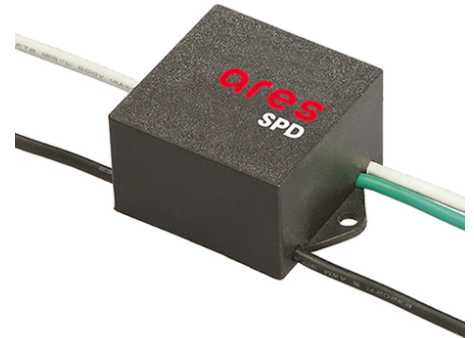

## Perseo 16 Symmetric Optic Dimmable 1-10V

■ 525152-310.A.12 - Forest Green

Adjustable projector for installation on wall or on pole.

Configuration: die-cast aluminium structure. EN AB-47100 alloy (low copper content). Glass diffuser: extra-clear, fixed to the frame through a robotic gluing system.

# Perseo 16 Symmetric Optic Dimmable 1-10V

Pole Bracket Minifranco/Perseo 16 Ø 60 mm 180 mm Single  
225.12

Pole Ø 102 mm h 4000(+500 mm In-ground) mm  
4145.3

Pole Franco/Perseo/Dooku h 4500(with Base) mm Ø76 mm  
249.3

Pole Bracket Minifranco/Perseo 16 Ø 60 mm 180 mm Double  
226.12

Pole Bracket Minifranco/Perseo 16 Ø 76 mm 180 mm Single  
229.12

SPD (Surge Protection Device)  
237

Pole Bracket Minifranco/Perseo 16 Ø 102 mm 180 mm Double  
222.12