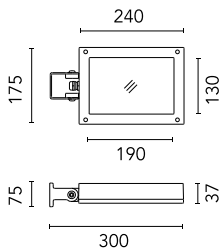

Electrical

Frequency (Hz)	50-60	Insulation class	I
Voltage (V)	220-240		
Dimmable	Yes		
Driver type	Dimmable 1-10V		
Emergency	Without		

Physical

Color	Forest Green