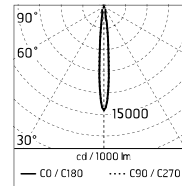

Optical

Lighting type	Direct
LED type	Power LED
Light distribution	Symmetric
Optical type	Spot

m	lux	
	Max	Med
1.00	24796	16031
2.00	6199	4008
3.00	2755	1781
4.00	1550	1002
5.00	992	641

$\alpha = 5.5^\circ + 5.5^\circ$ $\beta = 5.5^\circ + 5.5^\circ$