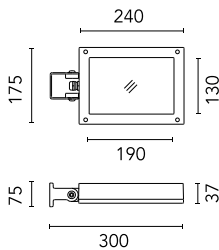

Electrical

Frequency (Hz)	50-60	Insulation class	I
Voltage (V)	220-240		
Dimmable	Yes		
Driver type	Dimmable 1-10V		
Emergency	Without		

Physical

Color	Deep Brown