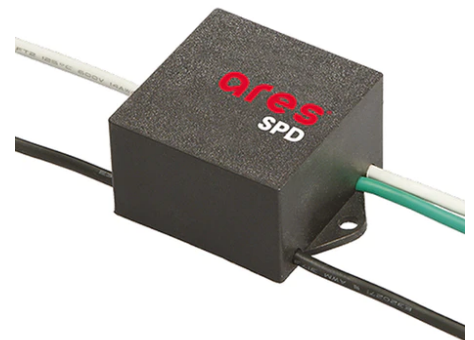

Perseo 16 Symmetric Optic Dimmable 1-10V

■ 525092-310.A.18 - Deep Brown

Adjustable projector for installation on wall or on pole.

Configuration: die-cast aluminium structure. EN AB-47100 alloy (low copper content). Glass diffuser: extra-clear, fixed to the frame through a robotic gluing system.

Pole Franco/Perseo/Dooku h 3500 (with
Base) mm Ø76 mm
248.3

Wall Bracket 620 mm
Minifranco/Perseo 16
88.18

Pole with base Perseo 16 h 800 mm
179.18

Pole Ø 102 mm h 5000 mm With Base
4150.3

SPD (Surge Protection Device)
237