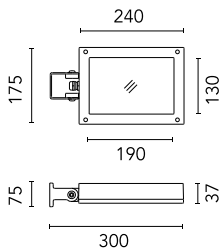

Electrical

Frequency (Hz)	50-60	Insulation class	I
Voltage (V)	220-240		
Dimmable	No		
Driver type	Non Dimmable		
Emergency	Without		

Physical

Color	Deep Brown