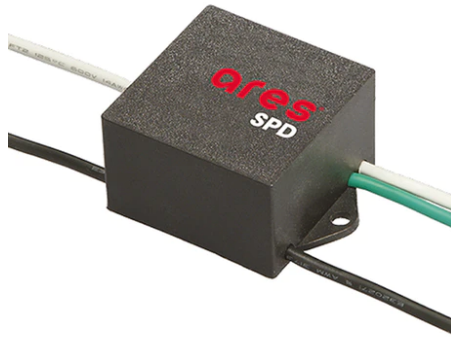

Perseo 16 Symmetric Optic

■ 525154.A.18 - Deep Brown

Adjustable projector for installation on wall or on pole.

Configuration: die-cast aluminium structure. EN AB-47100 alloy (low copper content). Glass diffuser: extra-clear, fixed to the frame through a robotic gluing system.

Wall Bracket 620 mm Minifranco/Perseo 16 88.18

Wall Washer Visor Perseo 16
165.4

Antivandal Louvre Perseo 16
166.4

Pole Franco/Perseo/Dooku h 3500(+500
mm Inground) mm Ø76 mm
250.6

Pole Bracket Minifranco/Perseo 16 Ø
102 mm 180 mm Single
221.18

SPD (Surge Protection Device)
237

Pole Ø 102 mm h 4000 mm With Base
4140.6

Pole Ø 102 mm h 5000 mm With Base
4150.6

Pole Franco/Perseo/Dooku h 3500(+500
mm Inground) mm Ø76 mm
250.3

Pole Bracket Minifranco/Perseo 16 Ø
76 mm 500 mm Double
232.18