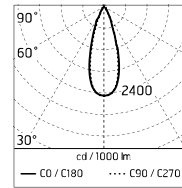

Optical

Lighting type	Direct
LED type	Power LED
Light distribution	Symmetric
Optical type	Medium

m	lux	
	Max	Med
1.00	4365	2751
2.00	1091	688
3.00	485	306
4.00	273	172
5.00	175	110

$\alpha = 17.0^\circ + 17.0^\circ$ $\beta = 17.0^\circ + 17.0^\circ$