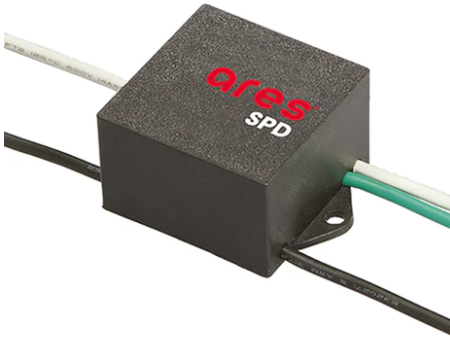

Perseo 16 Street Optic Dimmable Dali

■ 525158-300.A.18 - Deep Brown

Adjustable projector for installation on wall or on pole.

Configuration: die-cast aluminium structure. EN AB-47100 alloy (low copper content). Glass diffuser: extra-clear, fixed to the frame through a robotic gluing system.

Physical

| | |
|--------------|------------|
| Color | Deep Brown |
|--------------|------------|

Perseo 16 Street Optic Dimmable Dali

Pole Bracket Minifranco/Perseo 16 Ø 76 mm 180 mm Single
229.18

Wall Bracket 620 mm Minifranco/Perseo 16
88.18

Pole Bracket Minifranco/Perseo 16 Ø 102 mm 180 mm Double
222.18

Pole Franco/Perseo/Dooku h 3500(with Base) mm Ø76 mm
248.3

Pole Ø 102 mm h 5000(+500 mm In-ground) mm
4155.3

Pole Ø 102 mm h 4000(+500 mm In-ground) mm
4145.6

Pole Franco/Perseo/Dooku h 4500(with Base) mm Ø76 mm
249.3

Pole Bracket Minifranco/Perseo 16 Ø 102 mm 500 mm Double
224.18

Wall Washer Visor Perseo 16
165.4

SPD (Surge Protection Device)
237

Pole Bracket Minifranco/Perseo 16 Ø
76 mm 500 mm Double
232.18