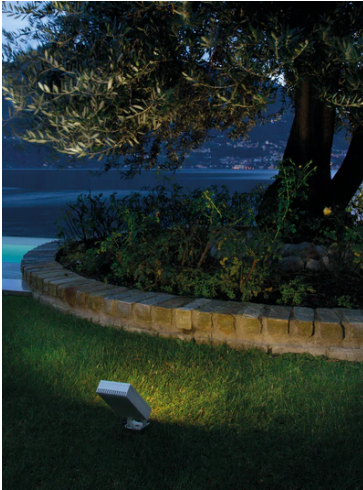

Perseo 16 Street Optic Dimmable Dali

■ 525073-300.A.6 - Grey

Adjustable projector for installation on wall or on pole.

Configuration: die-cast aluminium structure. EN AB-47100 alloy (low copper content). Glass diffuser: extra-clear, fixed to the frame through a robotic gluing system.