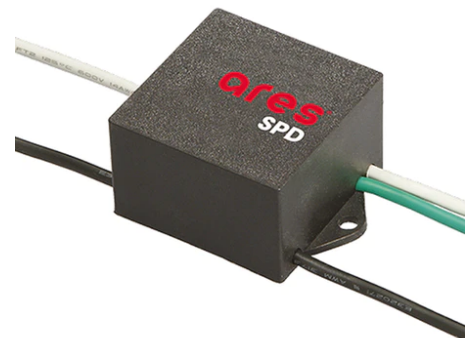

Perseo 16 Street Optic Dimmable Dali

■ 525073-300.A.6 - Grey

Adjustable projector for installation on wall or on pole.

Configuration: die-cast aluminium structure. EN AB-47100 alloy (low copper content). Glass diffuser: extra-clear, fixed to the frame through a robotic gluing system.

Pole Franco/Perseo/Dooku h 3500(+500
mm Inground) mm Ø76 mm
250.6

Pole Bracket Minifranco/Perseo 16 Ø
102 mm 500 mm Single
223.6

Pole Bracket Minifranco/Perseo 16 Ø
76 mm 500 mm Double
232.6

Pole Bracket Minifranco/Perseo 16 Ø
76 mm 180 mm Single
229.6

Pole Bracket Minifranco/Perseo 16 Ø
102 mm 500 mm Double
224.6

SPD (Surge Protection Device)
237

Base Plate and Fixing Bolts Perseo 9
182

Pole Ø 102 mm h 4000(+500 mm In-ground) mm
4145.6

Wall Bracket 620 mm
Minifranco/Perseo 16
88.6