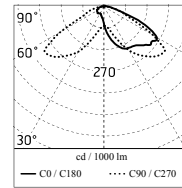

Optical

Lighting type	Direct
LED type	Power LED
Light distribution	Asymmetric
Optical type	Wide flood