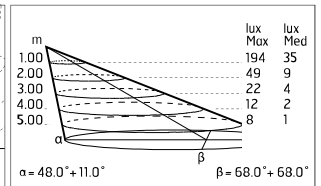

Optical

Lighting type	Direct
LED type	Power LED
Light distribution	Asymmetric
Optical type	Wide flood