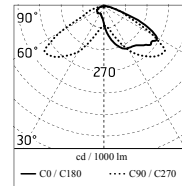

Optical

Lighting type	Direct
LED type	Power LED
Light distribution	Asymmetric
Optical type	Wide flood