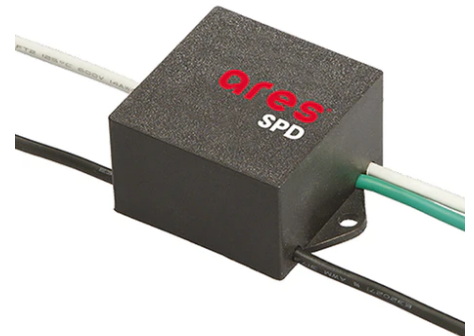

## Perseo 16 Street Optic Dimmable Dali

■ 525073-300.A.4 - Black

Adjustable projector for installation on wall or on pole.

Configuration: die-cast aluminium structure. EN AB-47100 alloy (low copper content). Glass diffuser: extra-clear, fixed to the frame through a robotic gluing system.

---

Pole with base Perseo 16 h 800 mm  
179.4

---

Pole Bracket Minifranco/Perseo 16 Ø 60 mm 180 mm Single  
225.4

---

Pole Bracket Minifranco/Perseo 16 Ø 60 mm 180 mm Double  
226.4

---

SPD (Surge Protection Device)  
237