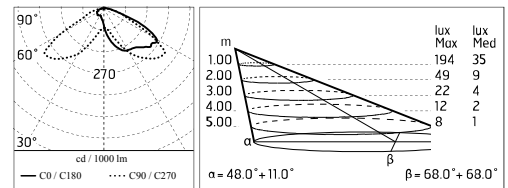

Optical

Lighting type	Direct
LED type	Power LED
Light distribution	Asymmetric
Optical type	Wide flood