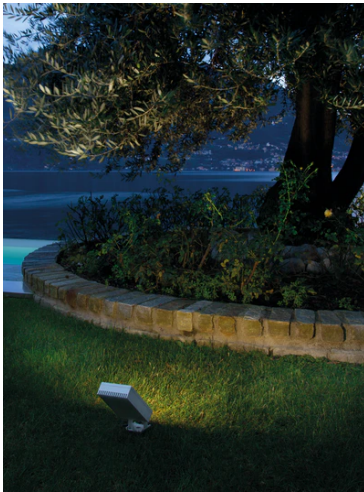

Perseo 16 Street Optic Dimmable Dali

■ 525073-300.A.3 - Anthracite

Adjustable projector for installation on wall or on pole.

Configuration: die-cast aluminium structure. EN AB-47100 alloy (low copper content). Glass diffuser: extra-clear, fixed to the frame through a robotic gluing system.