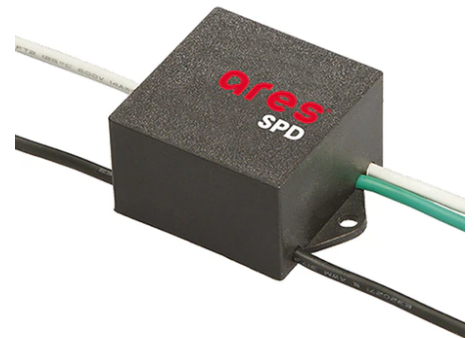

Perseo 16 Street Optic Dimmable Dali

525073-300.A.1 - White

Adjustable projector for installation on wall or on pole.

Configuration: die-cast aluminium structure. EN AB-47100 alloy (low copper content). Glass diffuser: extra-clear, fixed to the frame through a robotic gluing system.

Pole Bracket Minifranco/Perseo 16 Ø 102 mm 180 mm Single
221.1

Pole Bracket Minifranco/Perseo 16 Ø 102 mm 180 mm Double
222.1

Pole Ø 102 mm h 4000 mm With Base
4140.3

Pole Franco/Perseo/Dooku h 4500(+500 mm Inground) mm Ø76 mm
251.3

Pole Ø 102 mm h 4000 mm With Base
4140.6

Wall Bracket 620 mm Minifranco/Perseo 16
88.1

SPD (Surge Protection Device)
237