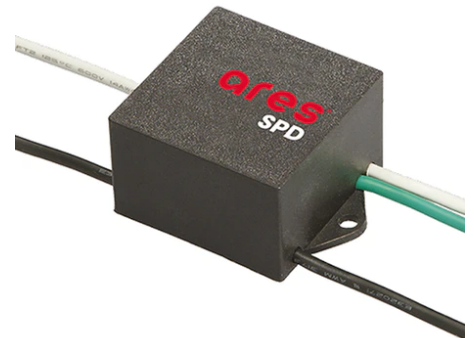

## Perseo 16 Street Optic Dimmable Dali

■ 525072-300.A.18 - Deep Brown

Adjustable projector for installation on wall or on pole.

Configuration: die-cast aluminium structure. EN AB-47100 alloy (low copper content). Glass diffuser: extra-clear, fixed to the frame through a robotic gluing system.

# Perseo 16 Street Optic Dimmable Dali

Pole Bracket Minifranco/Perseo 16 Ø 102 mm 180 mm Single  
221.18

Wall Bracket 620 mm Minifranco/Perseo 16  
88.18

Pole Ø 102 mm h 4000 mm With Base  
4140.3

Wall Washer Visor Perseo 16  
165.4

Antivandal Louvre Perseo 16  
166.4

SPD (Surge Protection Device)  
237

Pole Bracket Minifranco/Perseo 16 Ø 76 mm 500 mm Double  
232.18

Pole Inground Perseo 16 h 2000(+300) mm  
180.18

Pole Franco/Perseo/Dooku h 4500(+500 mm Inground) mm Ø76 mm  
251.6