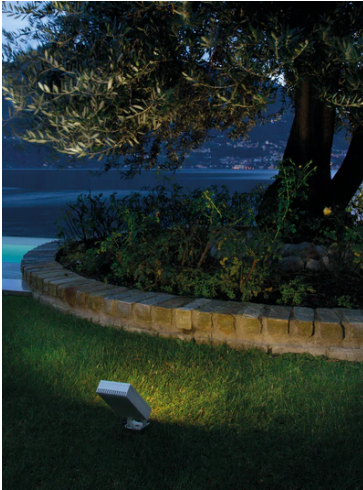

Perseo 16 Street Optic Dimmable 1-10V

■ 525158-310.A.6 - Grey

Adjustable projector for installation on wall or on pole.

Configuration: die-cast aluminium structure. EN AB-47100 alloy (low copper content). Glass diffuser: extra-clear, fixed to the frame through a robotic gluing system.