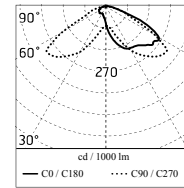

Optical

Lighting type	Direct
LED type	Power LED
Light distribution	Asymmetric
Optical type	Wide flood