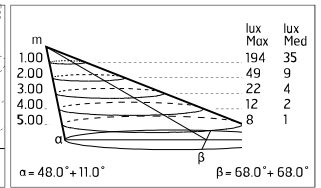

Optical

Lighting type	Direct
LED type	Power LED
Light distribution	Asymmetric
Optical type	Wide flood