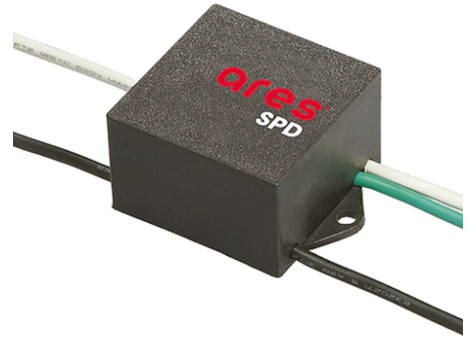

Perseo 16 Street Optic Dimmable 1-10V

■ 525158-310.A.6 - Grey

Adjustable projector for installation on wall or on pole.

Configuration: die-cast aluminium structure. EN AB-47100 alloy (low copper content). Glass diffuser: extra-clear, fixed to the frame through a robotic gluing system.

Pole Franco/Perseo/Dooku h 4500(+500
mm Inground) mm Ø76 mm
251.6

Pole Franco/Perseo/Dooku h 3500(with
Base) mm Ø76 mm
248.6

Pole Inground Perseo 16 h 2000(+300)
mm
180.6

Wall Washer Visor Perseo 16
165.4

SPD (Surge Protection Device)
237

Pole Bracket Minifranco/Perseo 16 Ø
102 mm 180 mm Single
221.6

Base Plate and Fixing Bolts Perseo 9
182

Pole Bracket Minifranco/Perseo 16 Ø
76 mm 500 mm Double
232.6

Pole Bracket Minifranco/Perseo 16 Ø
76 mm 500 mm Single
231.6