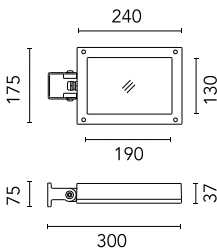

Optical

Lighting type	Direct
LED type	Power LED
Light distribution	Asymmetric
Optical type	Wide flood