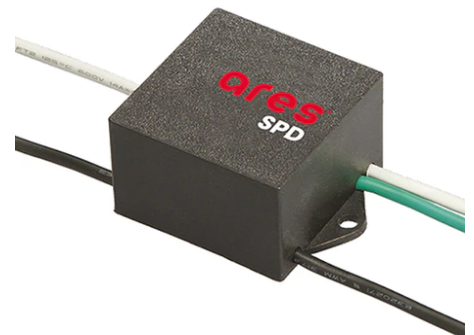

Perseo 16 Street Optic Dimmable 1-10V

■ 525158-310.A.4 - Black

Adjustable projector for installation on wall or on pole.

Configuration: die-cast aluminium structure. EN AB-47100 alloy (low copper content). Glass diffuser: extra-clear, fixed to the frame through a robotic gluing system.

Pole Bracket Minifranco/Perseo 16 Ø
60 mm 180 mm Double
226.4

Pole Ø 102 mm h 4000(+500 mm In-
ground) mm
4145.6

Pole Franco/Perseo/Dooku h 3500(with
Base) mm Ø76 mm
248.3

Base Plate and Fixing Bolts Perseo 9
182

Pole Ø 102 mm h 5000(+500 mm In-
ground) mm
4155.3

Pole Ø 102 mm h 5000 mm With Base
4150.6

Wall Bracket 620 mm
Minifranco/Perseo 16
88.4

SPD (Surge Protection Device)
237

Pole Bracket Minifranco/Perseo 16 Ø
102 mm 500 mm Single
223.4