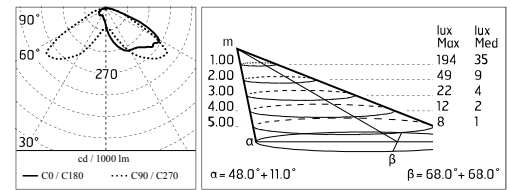

Optical

Lighting type	Direct
LED type	Power LED
Light distribution	Asymmetric
Optical type	Wide flood