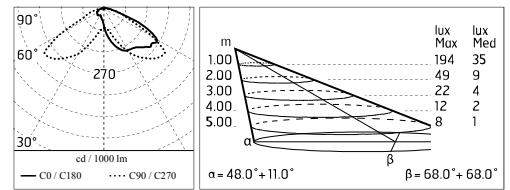

Optical

Lighting type	Direct
LED type	Power LED
Light distribution	Asymmetric
Optical type	Wide flood