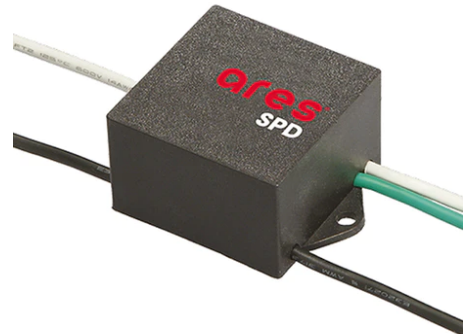

Perseo 16 Street Optic Dimmable 1-10V

■ 525073-310.A.4 - Black

Adjustable projector for installation on wall or on pole.

Configuration: die-cast aluminium structure. EN AB-47100 alloy (low copper content). Glass diffuser: extra-clear, fixed to the frame through a robotic gluing system.

Pole Bracket Minifranco/Perseo 16 Ø 102 mm 180 mm Double
222.4

Pole Ø 102 mm h 4000 mm With Base
4140.6

Pole Ø 102 mm h 5000 mm With Base
4150.6

Pole Ø 102 mm h 4000(+500 mm In-ground) mm
4145.3

Wall Bracket 620 mm Minifranco/Perseo 16
88.4

SPD (Surge Protection Device)
237

Pole Franco/Perseo/Dooku h 3500(+500 mm Inground) mm Ø76 mm
250.3

Pole Bracket Minifranco/Perseo 16 Ø 76 mm 180 mm Single
229.4

Pole Franco/Perseo/Dooku h 4500(with Base) mm Ø76 mm
249.3