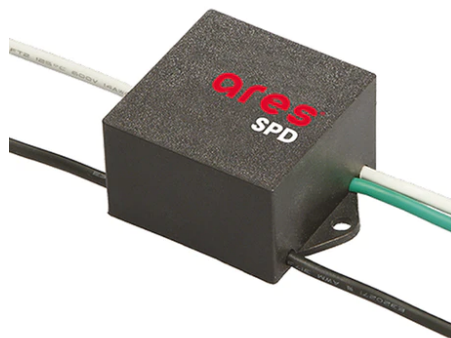

Perseo 16 Street Optic Dimmable 1-10V

■ 525073-310.A.12 - Forest Green

Adjustable projector for installation on wall or on pole.

Configuration: die-cast aluminium structure. EN AB-47100 alloy (low copper content). Glass diffuser: extra-clear, fixed to the frame through a robotic gluing system.

Physical

Color	Forest Green
--------------	--------------

Perseo 16 Street Optic Dimmable 1-10V

Pole Bracket Minifranco/Perseo 16 Ø 76 mm 500 mm Single
231.12

Pole Ø 102 mm h 5000(+500 mm In-ground) mm
4155.6

Pole Bracket Minifranco/Perseo 16 Ø 102 mm 180 mm Double
222.12

Base Plate and Fixing Bolts for Pole Ø 102 mm h 4000/5000 mm with Base
116

Pole Franco/Perseo/Dooku h 4500(+500 mm In-ground) mm Ø76 mm
251.6

Pole Franco/Perseo/Dooku h 3500(with Base) mm Ø76 mm
248.6

Wall Bracket 620 mm Minifranco/Perseo 16
88.12

SPD (Surge Protection Device)
237

Pole Bracket Minifranco/Perseo 16 Ø 102 mm 180 mm Single
221.12