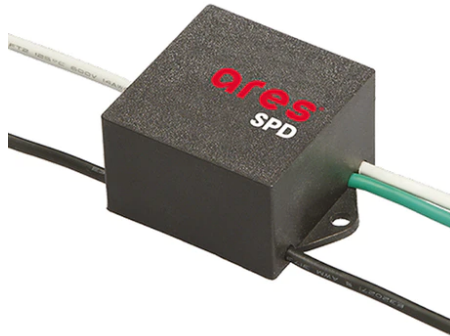

## Perseo 16 Street Optic Dimmable 1-10V

■ 525072-310.A.18 - Deep Brown

Adjustable projector for installation on wall or on pole.

Configuration: die-cast aluminium structure. EN AB-47100 alloy (low copper content). Glass diffuser: extra-clear, fixed to the frame through a robotic gluing system.

# Perseo 16 Street Optic Dimmable 1-10V

Pole Franco/Perseo/Dooku h 3500(with Base) mm Ø76 mm  
248.3

Antivandal Louvre Perseo 16  
166.4

Wall Washer Visor Perseo 16  
165.4

Wall Bracket 620 mm  
Minifranco/Perseo 16  
88.18

SPD (Surge Protection Device)  
237

Pole Ø 102 mm h 5000(+500 mm In-ground) mm  
4155.3

Pole Ø 102 mm h 5000 mm With Base  
4150.6

Pole Bracket Minifranco/Perseo 16 Ø 76 mm 500 mm Single  
231.18

Pole Ø 102 mm h 4000 mm With Base  
4140.6