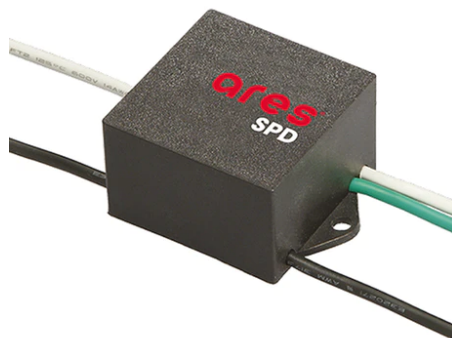

# Perseo 16 Street Optic

Pole Ø 102 mm h 5000 mm With Base  
4150.6

Pole with base Perseo 16 h 800 mm  
179.18

Pole Franco/Perseo/Dooku h 4500(+500 mm Inground) mm Ø76 mm  
251.6

Pole Franco/Perseo/Dooku h 3500(+500 mm Inground) mm Ø76 mm  
250.3

Pole Franco/Perseo/Dooku h 4500(with Base) mm Ø76 mm  
249.6

Pole Franco/Perseo/Dooku h 3500(+500 mm Inground) mm Ø76 mm  
250.6

Pole Bracket Minifranco/Perseo 16 Ø 76 mm 180 mm Double  
230.18

SPD (Surge Protection Device)  
237