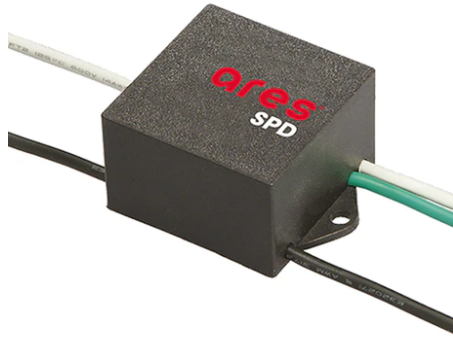

---

Pole Inground Perseo 16 h 2000(+300)  
mm  
180.12

---

Pole Ø 102 mm h 5000 mm With Base  
4150.3

---

Base Plate and Fixing Bolts Perseo 9  
182

SPD (Surge Protection Device)  
237

Pole Ø 102 mm h 4000 mm With Base  
4140.6