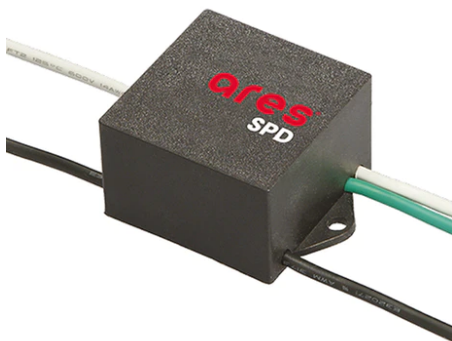

Physical

Color	Forest Green
--------------	--------------

Perseo 16 Street Optic

Pole Bracket Minifranco/Perseo 16 Ø 60 mm 180 mm Double
226.12

Pole Franco/Perseo/Dooku h 3500 (with Base) mm Ø76 mm
248.3

Pole Franco/Perseo/Dooku h 4500 (with Base) mm Ø76 mm
249.3

Pole Franco/Perseo/Dooku h 3500 (+500 mm Inground) mm Ø76 mm
250.3

Pole Bracket Minifranco/Perseo 16 Ø 76 mm 180 mm Double
230.12

Wall Washer Visor Perseo 16
165.4

SPD (Surge Protection Device)
237

Wall Bracket 620 mm Minifranco/Perseo 16
88.12