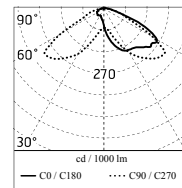

Optical

Lighting type	Direct
LED type	Power LED
Light distribution	Asymmetric
Optical type	Wide flood