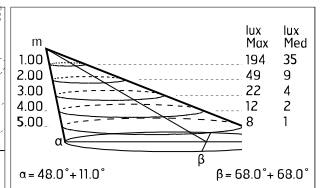

Optical

Lighting type	Direct
LED type	Power LED
Light distribution	Asymmetric
Optical type	Wide flood