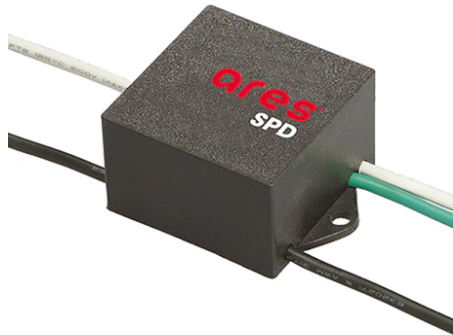

Pole with base Perseo 16 h 800 mm
179.12

Pole Ø 102 mm h 4000 mm With Base
4140.3

Pole Inground Perseo 16 h 2000(+300) mm
180.12

Pole Franco/Perseo/Dooku h 3500(with Base) mm Ø76 mm
248.3

Pole Bracket Minifranco/Perseo 16 Ø 60 mm 180 mm Single
225.12

Pole Franco/Perseo/Dooku h 3500(+500 mm Inground) mm Ø76 mm
250.3

SPD (Surge Protection Device)
237

Antivandal Louvre Perseo 16
166.4

Pole Bracket Minifranco/Perseo 16 Ø 102 mm 180 mm Single
221.12

Pole Ø 102 mm h 5000(+500 mm In-ground) mm
4155.3